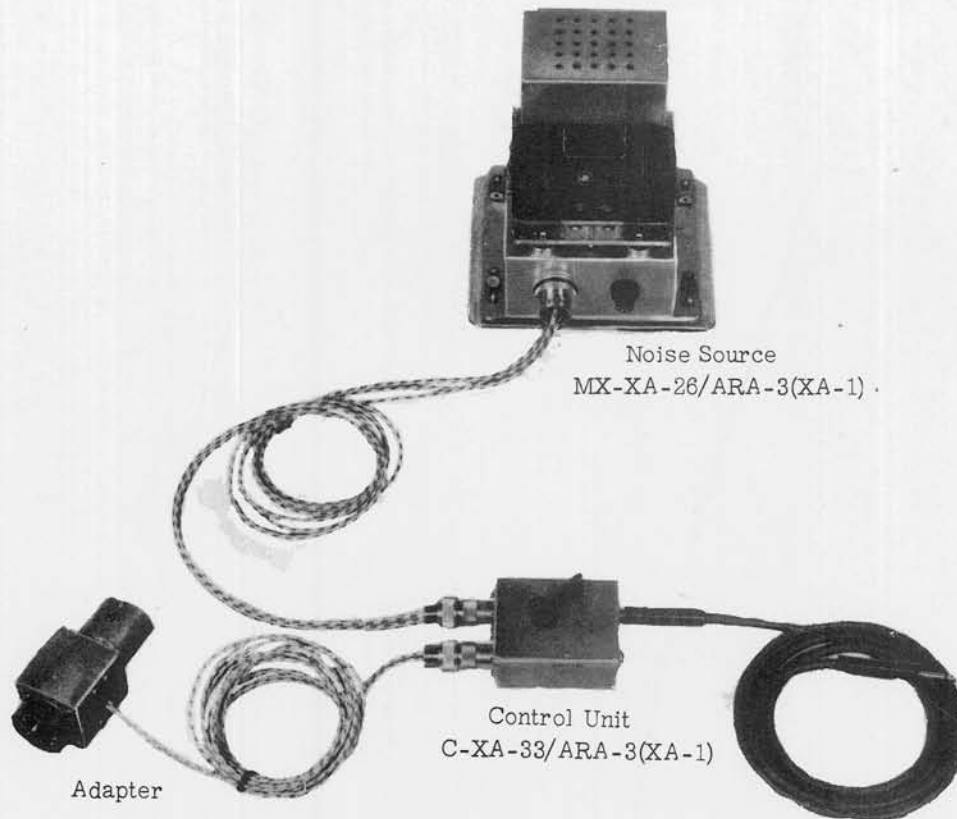

UNCLASSIFIED

~~CONFIDENTIAL~~

AN/ARA-3

Modulator Assembly AN/ARA-3 is an airborne noise source used to convert Radio Set SCR-287-() into a spot jammer for use against enemy communications.

The noise source consists of a two-tube unit operated directly from a 24 volt d.c. source without the use of a dynamotor or other form of high voltage supply. Tubes are one 2050 gas tube and one 12SN7GT. The maximum noise output, measured with the unit connected to the microphone input of Radio Transmitter BC-375, is approximately 1.4 volts. About 0.2 volt is required for 100 percent modulation.

A four-position selector switch, operable from any one of four positions, is provided and functions as follows: (1) Normal operation of Radio Set SCR-287-(); (2) Search for enemy signals with noise source energized but not connected; (3) Transmitter on CW so that oscillator can be tuned to zero beat on receiver BFO; (4) Transmitter on with noise modulation for spot jamming of enemy signal.

The noise source and four-position control switch are packaged in the same case used for Microphone Amplifier BC-216-A.

Installation of Modulator Assembly AN/ARA-3 in aircraft requires only the placement of Mounting FT-144 in a location convenient to the radio operator, the attachment of the noise source, and the insertion of a plug in the microphone input of Radio Transmitter BC-375, and the connection of the plug adaptor to the 24 volt d.c. source.

TUBE COMPLEMENT			
NO.	TYPE	NO.	TYPE
1	2050	1	6SN7GT

MODULATOR ASSEMBLY AN/ARA-3

TOTAL WEIGHT 11 LBS

Component	Nomenclature	Size	Weight
Noise Source	MX-XA-26/ARA-3(XA-1)	7 1/4" x 6 3/4" x 7 1/4"	7 1/2 Lb.
Control Unit	C-XA-33/ARA-3(XA-1)	4" x 4 1/2" x 1"	1 Lb.
Adapter			1/2 Lb.
Mounting	MT-XA-76/ARA-3(XA-1C)	7 1/4" x 6 1/2" x 7 1/4"	1/2 Lb.
Mounting Plate	MT-XA-78/ARA-3(XA-1C)	2 1/4" x 3 3/4" x 2 3/4"	1/4 Lb.
Cord	CX-XA-9/ARA-3(XA-1C)	Length 10'	1/2 Lb.
Cord	CS-XA-10/ARA-3(XA-1C)	Length 15'	1/2 Lb.
Cord	CX-XA-11/ARA-3(XA-1C)	Length 15'	3/4 Lb.