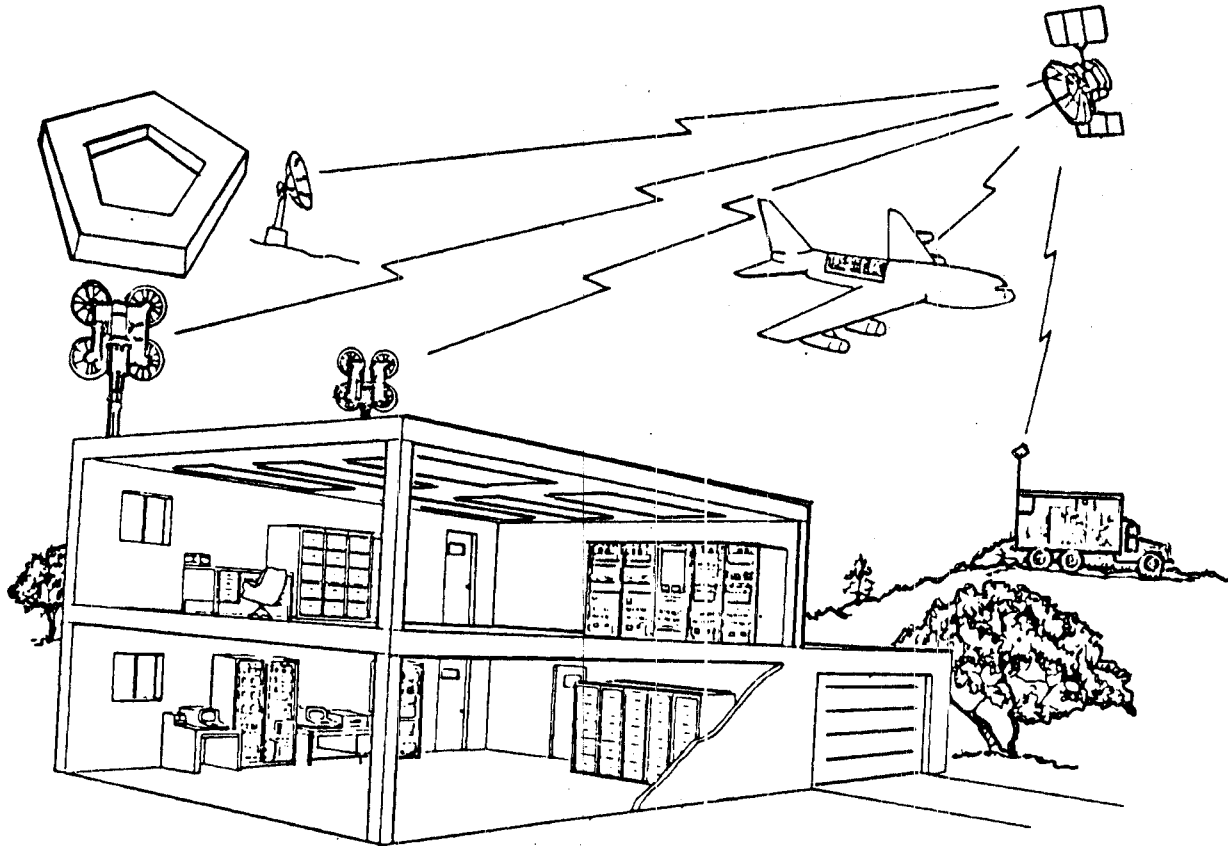

AN/GSC-40(V) and AN/MS-64(V) Special Communications Systems

TYPICAL SCS NET CONFIGURATION