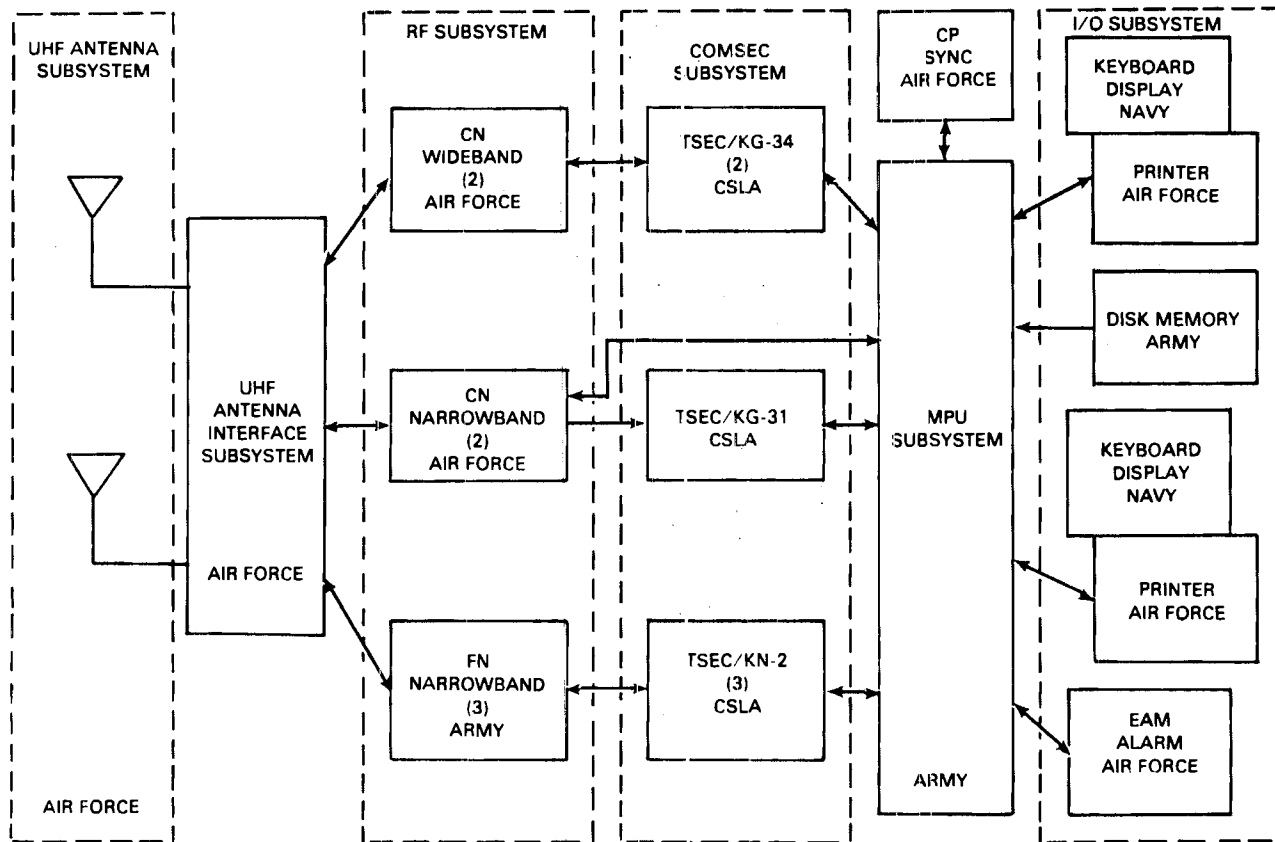

SCS Functional Block Diagram